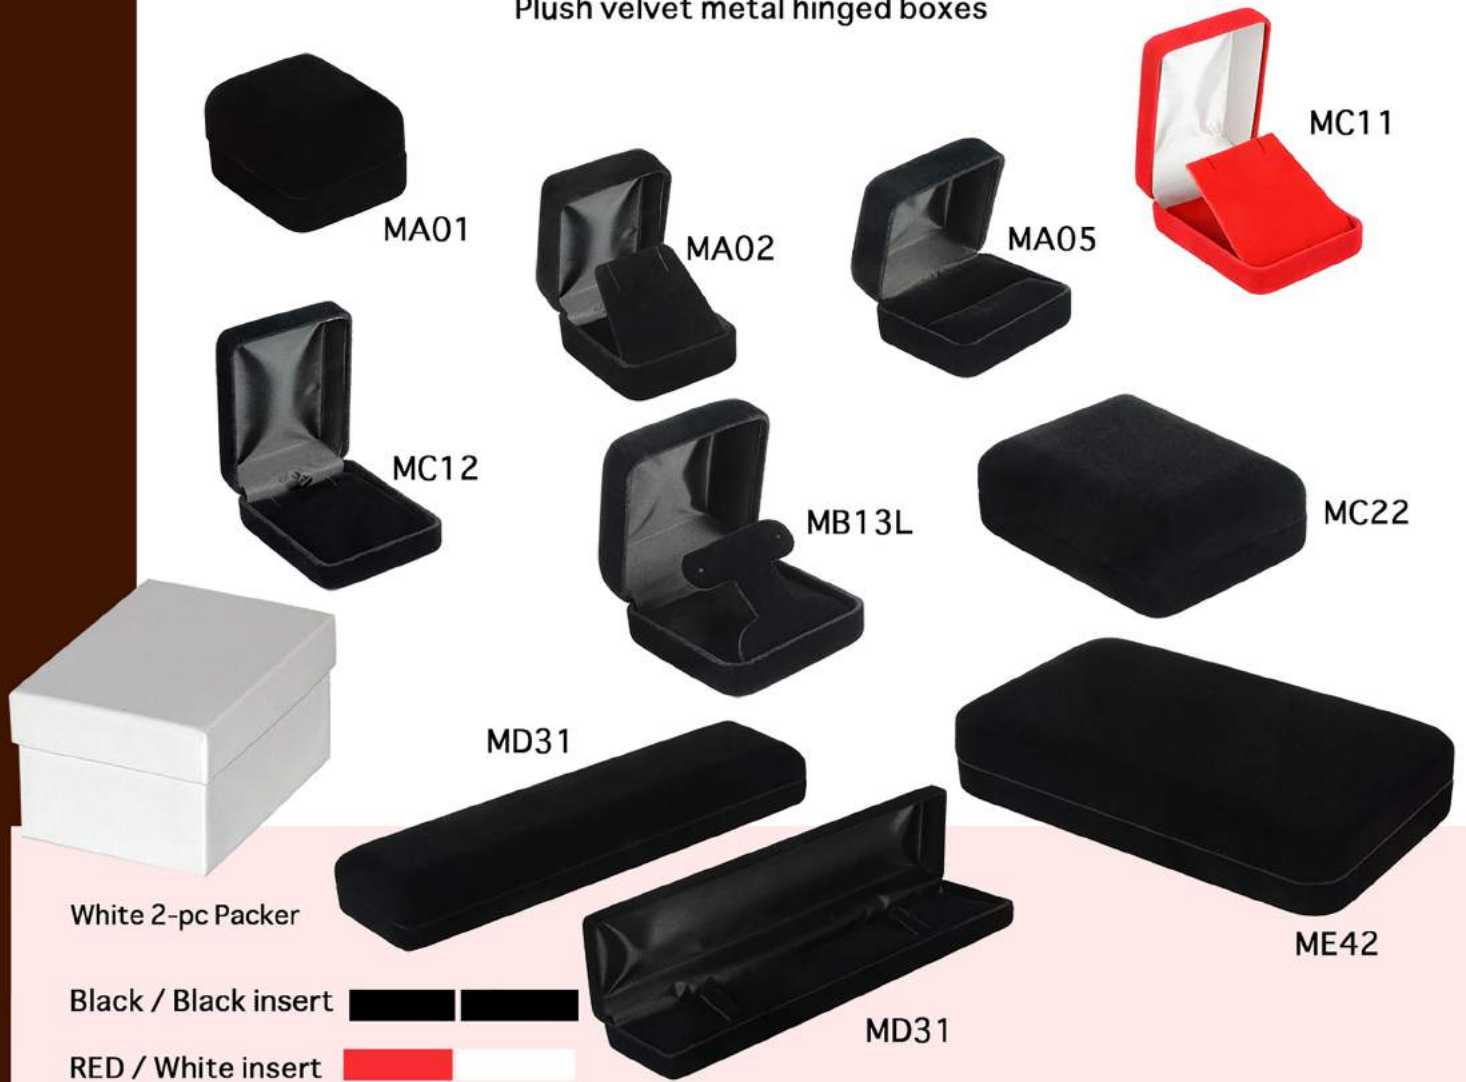

**COLORS**  
**Black/White**  
 with Black Insert

**Brown/Cream**  
 with Cream Insert

DCD31-Black

DCE42-Black

Packed in outer white 2-pc packers

Item #	Description	Dimensions W/D/H Inches			Inner/Outer Pk
DC01	RING	2 <sup>1</sup> / <sub>3</sub>	2 <sup>1</sup> / <sub>3</sub>	2	12 / 72
DC02	SM. EARRING	2 <sup>1</sup> / <sub>3</sub>	2 <sup>1</sup> / <sub>3</sub>	2	12 / 72
DC05	Double Ring	3	2 <sup>1</sup> / <sub>3</sub>	1 <sup>2</sup> / <sub>3</sub>	12 / 48
DC12S	PENDANT	2 <sup>2</sup> / <sub>3</sub>	3	1 <sup>1</sup> / <sub>2</sub>	12 / 72
DC13S	T-EARRING	2 <sup>2</sup> / <sub>3</sub>	3	1 <sup>1</sup> / <sub>2</sub>	12 / 72
DCD31	BRACELET	9 <sup>1</sup> / <sub>3</sub>	2	1 <sup>1</sup> / <sub>3</sub>	12 / 48
DCE42	NECKLACE	7	7 <sup>1</sup> / <sub>3</sub>	1 <sup>7</sup> / <sub>8</sub>	6 / 24

## Pearl Folder

High Quality Leatherette Folder

Fully lined ALL black satin inner with snaps

White 2-pc outer packer

Item #	Description	Dimensions W/D/H Inches	Inner/Outer Pk
PF42-S	Small - Satin	7 x 5	12/48
PF42-L	Large - Satin	8 x 6	12/48

# M series

Plush velvet metal hinged boxes

Item #	Description	Dimensions	W/L/H	Inches	Inner/Outer Pk
MA01	Ring	1 <sup>7/8</sup>	2 <sup>1/4</sup>	1 <sup>3/8</sup>	24/288
MA02	Sm Earring	1 <sup>7/8</sup>	2 <sup>1/4</sup>	1 <sup>3/8</sup>	24/288
MA05	Large Ring/Double	2 <sup>3/8</sup>	2 <sup>1/8</sup>	1 <sup>1/2</sup>	24/288
MC11	Flap-earring/pendant	2 <sup>3/8</sup>	3 <sup>1/4</sup>	1 <sup>1/4</sup>	24/144
MC12	Pendant	2 <sup>3/8</sup>	3 <sup>1/4</sup>	1 <sup>1/4</sup>	24/144
MB13L	High-dome T-earring	2 <sup>3/4</sup>	2 <sup>3/4</sup>	1 <sup>5/8</sup>	24/144
MC22	Large Pendant	2 <sup>3/4</sup>	3 <sup>5/8</sup>	1 <sup>3/8</sup>	12/144
MD31	Bracelet	8	2	1 <sup>1/8</sup>	24/72
ME42	Necklace	4 <sup>3/8</sup>	7	1 <sup>3/8</sup>	12/48