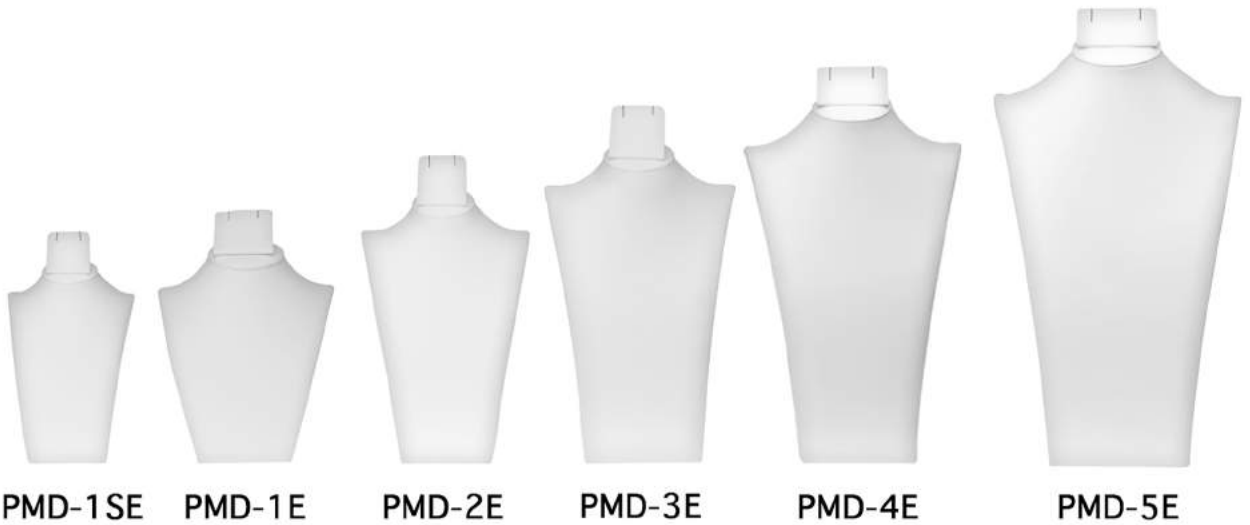

## PU Covered MDF Neck

Features Include:  
Pouch, Velcro, Hook, and Elastic

Available in

Black PU 

or

White PU 

Item #	Dimensions	Qty.
PMD-1S	5.3 x 3 x 6	30
PMD-1	5.8 x 3.4 x 8.4	30
PMD-2	6.6 x 3.8 x 10	24
PMD-3	7.2 x 4.2 x 11.6	20
PMD-4	8.2 x 4.4 x 13.6	18
PMD-5	9.2 x 4.8 x 15.2	12

# PMD Neck Set

PU Covered MDF Neck with Earring

Features Include:  
Pouch, Velcro, Hook, and Elastic

Available in

Black PU

or

White PU

Item #	Dimensions	Qty.
PMD-1SE	5.3 X 3 X 7	30
PMD-1E	5.8 X 3.4 X 9.4	30
PMD-2E	6.6 X 3.8 X 11	24
PMD-3E	7.2 X 4.2 X 12.6	20
PMD-4E	8.2 X 4.4 X 14.6	18
PMD-5E	9.2 X 4.8 X 16.2	12