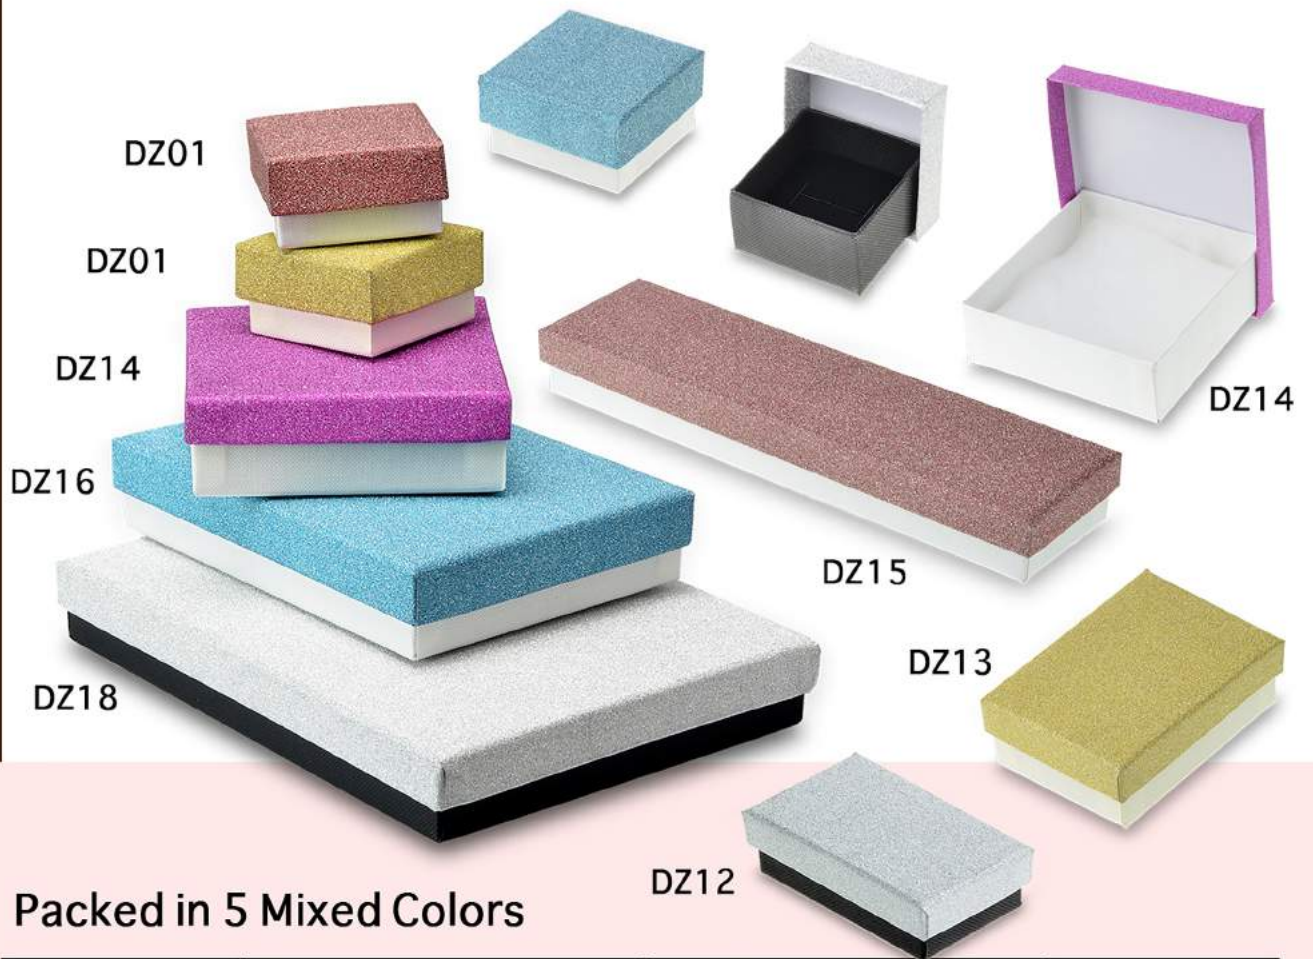

Paper Dazzle white Cotton Filled Boxes- DZ Series

Packed in 5 Mixed Colors

Item #	Description	Dimensions (cm)	Inner/Outer Pk
DZ01	White Ring Foam Insert*	1.85 x 1.85 x 1.25	120/960
DZ12	White - Cotton Filled	1.75 x 2.75 x 1	125/625
DZ13	White - Cotton Filled	2.35 x 3.15 x 1.15	125/625
DZ14	White - Cotton Filled	3.5 x 3.5 x 1.25	50/300
DZ15	White - Cotton Filled	8 x 2 x 1	50/300
DZ16	White - Cotton Filled	4 x 5.5 x 1	50/300
DZ18	White - Cotton Filled	5.35 x 7 x 1	25/100

*DZ01 only – black foam insert for silver/black box only
all other sizes and color boxes – white insert