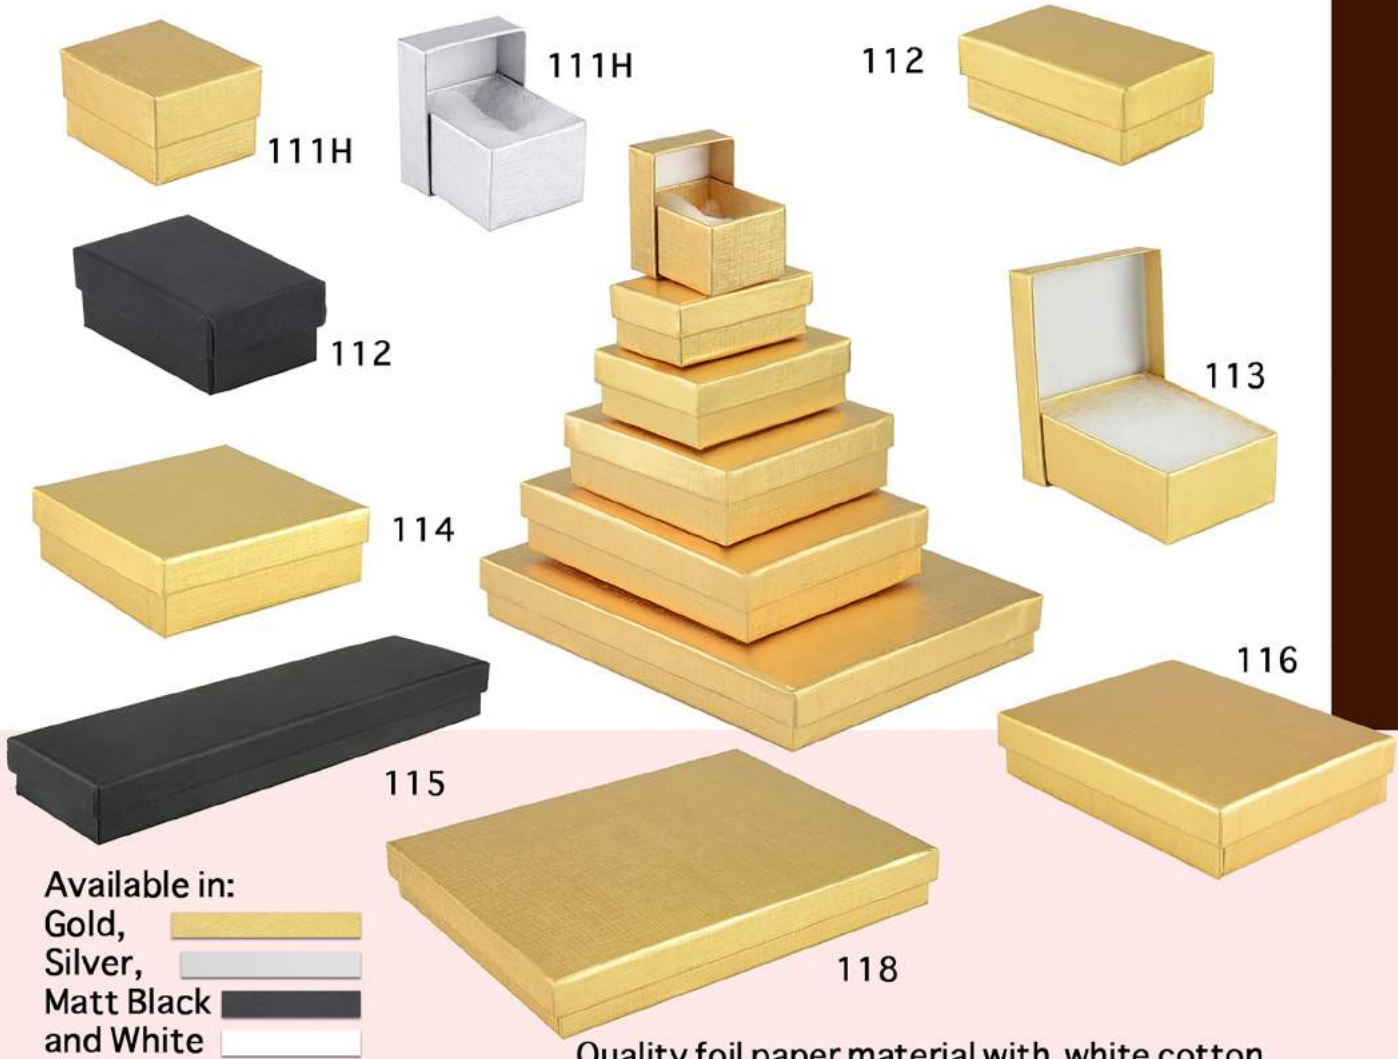

Cotton Filled Boxes

Quality foil paper material with white cotton

Item #	Description	Dimensions	W/L/H	Inches	Inner / Outer PK
111	White Cotton Filled	1 1/2	1 7/8	5/8	200/1000
111H	White Cotton Filled	1 1/2	1 7/8	1 1/8	100/1000
112	White Cotton Filled	1 1/2	2 1/2	7/8	100/1000
113	White Cotton Filled	2	2 7/8	1 1/8	100/500
114	White Cotton Filled	3 1/2	3 1/2	1 1/8	100/300
115	White Cotton Filled	2	8	1	100/300
116	White Cotton Filled	3 3/4	5	1 1/8	50/300
118	White Cotton Filled	5 1/4	7	1	50/100