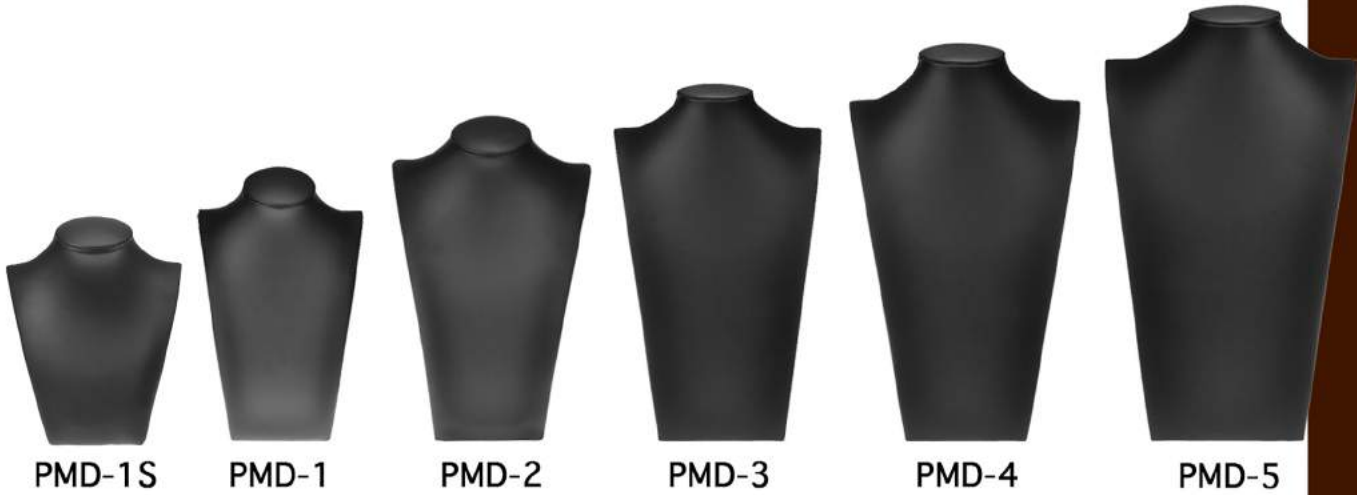

## High quality PU Covered resin Necks

Features Include:  
Pouch, Velcro, Hook, and Elastic

Available in

Black PU 

or

White PU 

Item #	Dimensions	Qty.
PRS-3	4 x 2.8 x 6.6	18
PRS-4	4.7 x 3.2 x 7.5	18
PRS-5	5.4 x 3.3 x 10.2	12
PRS-6	6.5 x 4.4 x 11.5	14
PRS-7	7.2 x 4 x 13.5	12
PRS-8	7.8 x 4.4 x 14.6	10
PRS-9	8 x 4.5 x 15.5	8
PRS-10	8.5 x 5 x 18.2	6

## FLANALLETE COVERED MDF NECKS

Available in

- Black PU
- or
- White PU
- or
- Suede Gray

Item #	Dimensions	Qty.
FMD-1	5.8 X 3.4 X 8.4	30
FMD-2	6.6 X 3.8 X 10	24
FMD-3	7.2 X 4.2 X 11.6	20
FMD-4	8.2 X 4.4 X 13.6	18
FMD-5	9.2 X 4.8 X 15.2	12

## PU Covered MDF Neck

Features Include:  
Pouch, Velcro, Hook, and Elastic

Available in

Black PU 

or

White PU 

Item #	Dimensions	Qty.
PMD-1S	5.3 x 3 x 6	30
PMD-1	5.8 x 3.4 x 8.4	30
PMD-2	6.6 x 3.8 x 10	24
PMD-3	7.2 x 4.2 x 11.6	20
PMD-4	8.2 x 4.4 x 13.6	18
PMD-5	9.2 x 4.8 x 15.2	12