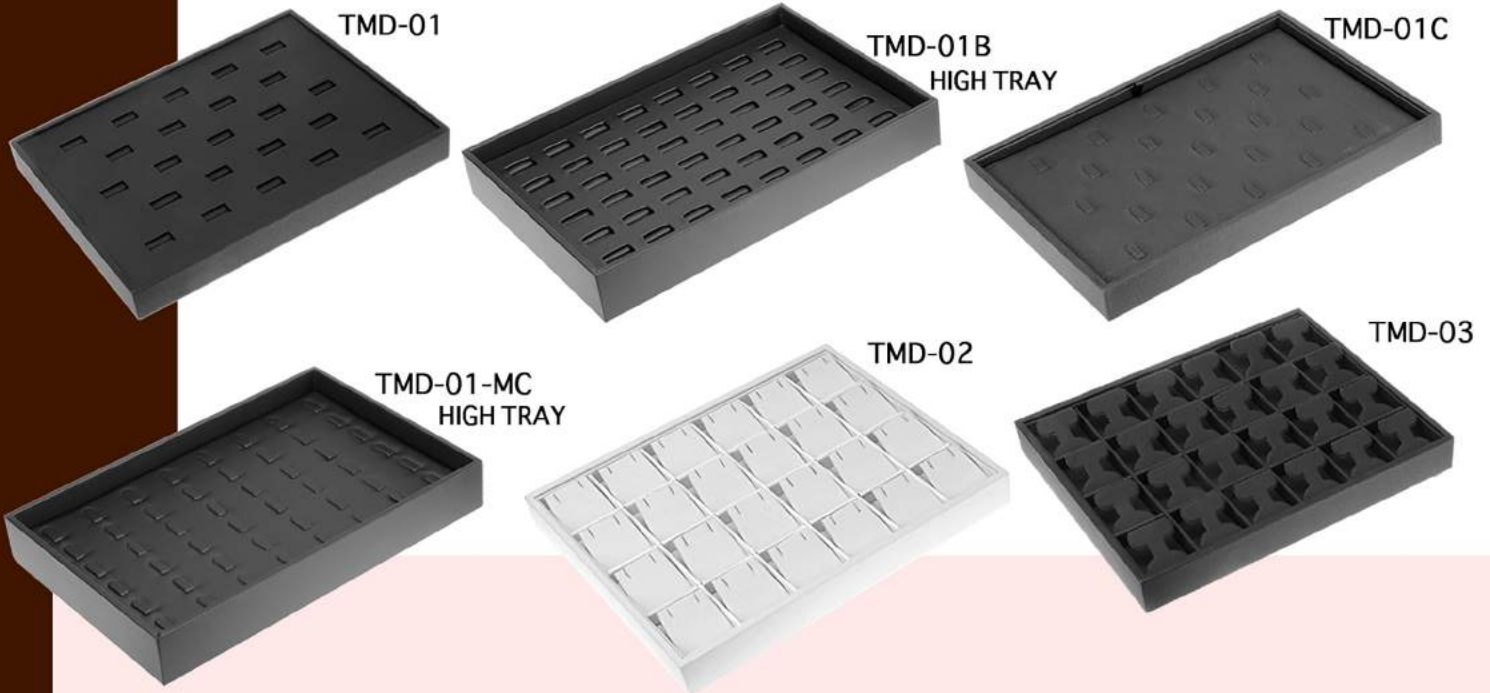

HIGH QUALITY - PU leather DISPLAY TRAYS

FULLY STACKABLE TRAYS

AVAILABLE IN BLACK OR WHITE - 13.25 in x 8.84in X 1.4in - 30 pcs / ctn
each pc individual polybag

Item #	Description	Insert	Dimensions W/D/H Inches
TMD- 01'	23pc - SLOT RING		13' 8^{3/4}' 1^{1/4}'
TMD- 01B	48pc - SLOT-RING extra height		13' 8^{3/4}' 1^{7/8}'
TMD- 01C	23pc- CLIP- RING		13' 8^{3/4}' 1^{1/4}'
TMD- 01MC	48pc - CLIP-RING extra height		13' 8^{3/4}' 1^{7/8}'
TMD- 02'	24pc - SMALL FLAP EARRING		13' 8^{3/4}' 1^{1/4}'
TMD- 03'	24pc- SMALL T-EARRING		13' 8^{3/4}' 1^{1/4}'