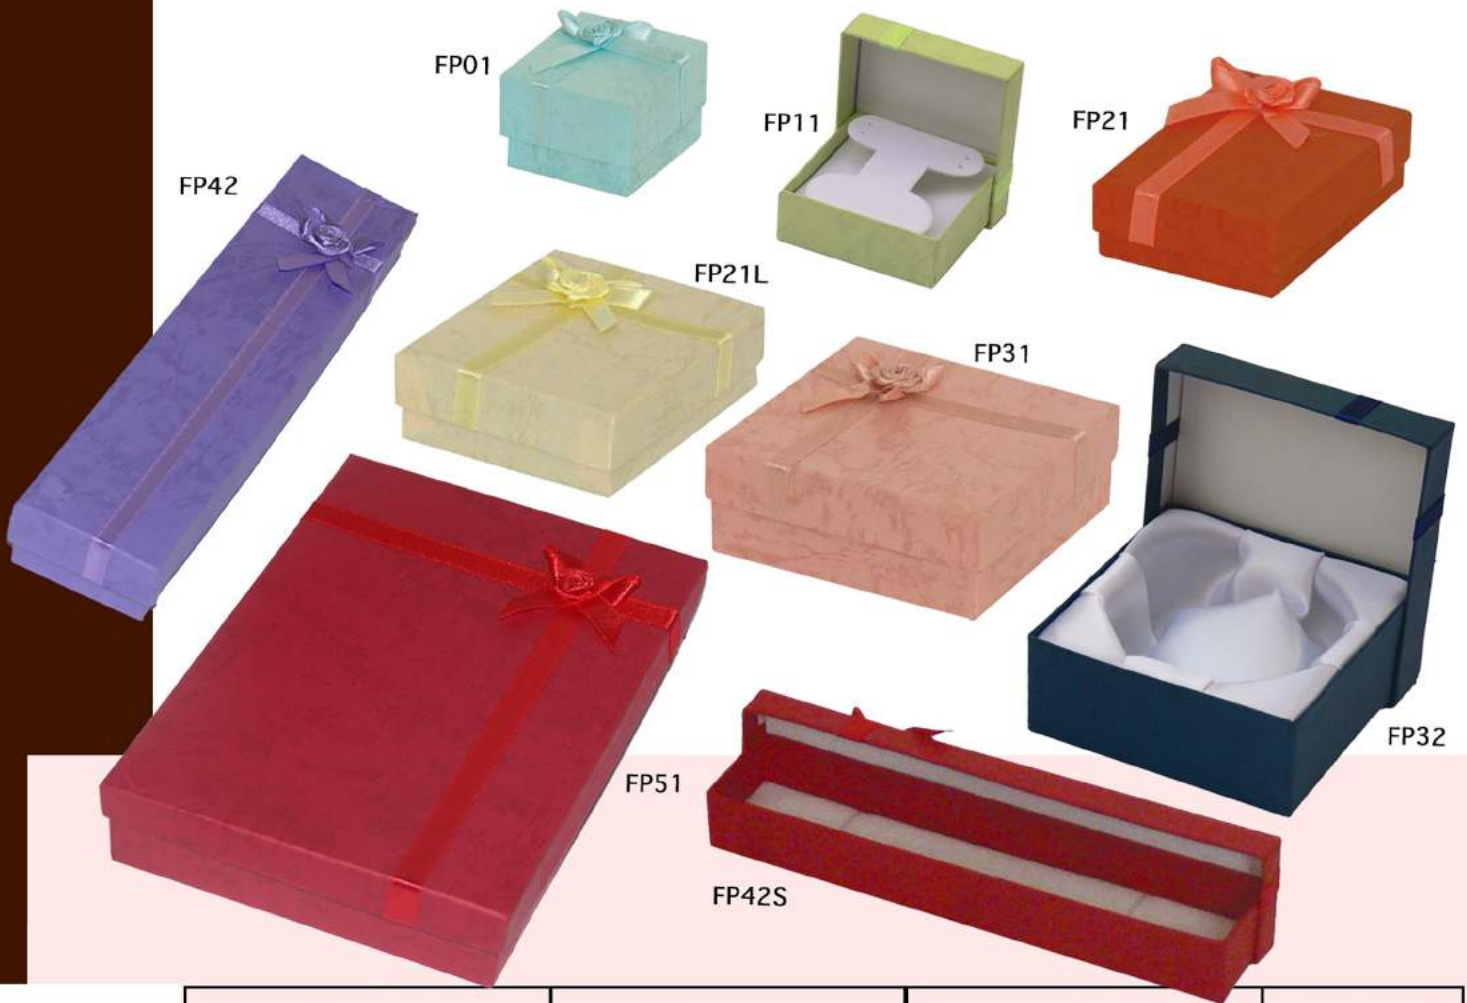

PASTEL ROSE BOXES (FP)

PACKED IN
A MIX OF
8 ASSORTED
COLORS

- Red
- Blue
- Purple
- Cream
- Peach
- Green
- Light Blue
- Orange

Item #	Description	Dimensions W/D/H Inches			Inner /Outer Pk
FP01	RING	2	2^{1/8}	1^{3/8}	72/ 576
FP11	T-EARRING/PENDANT	2^{1/4}	2^{1/4}	7/8	72/ 576
FP21	PENDANT	2	3	7/8	72/ 576
FP21L	WIDE PENDANT	2	3	7/8	72/ 576
FP31	UTILITY LGE. PENDANT	3^{3/8}	3^{3/8}	1^{3/8}	72/ 288
FP32	BANGLE/ WATCH	4	4	1^{1/2}	72/ 288
FP42	BRACELET	8	1^{3/4}	1	72 / 288
FP51	NECKLACE	5^{1/4}	7^{3/8}	1^{1/2}	24 / 96
FP42S	BABY BRACELET	6^{1/4}	1^{3/8}	7/8	72 /288