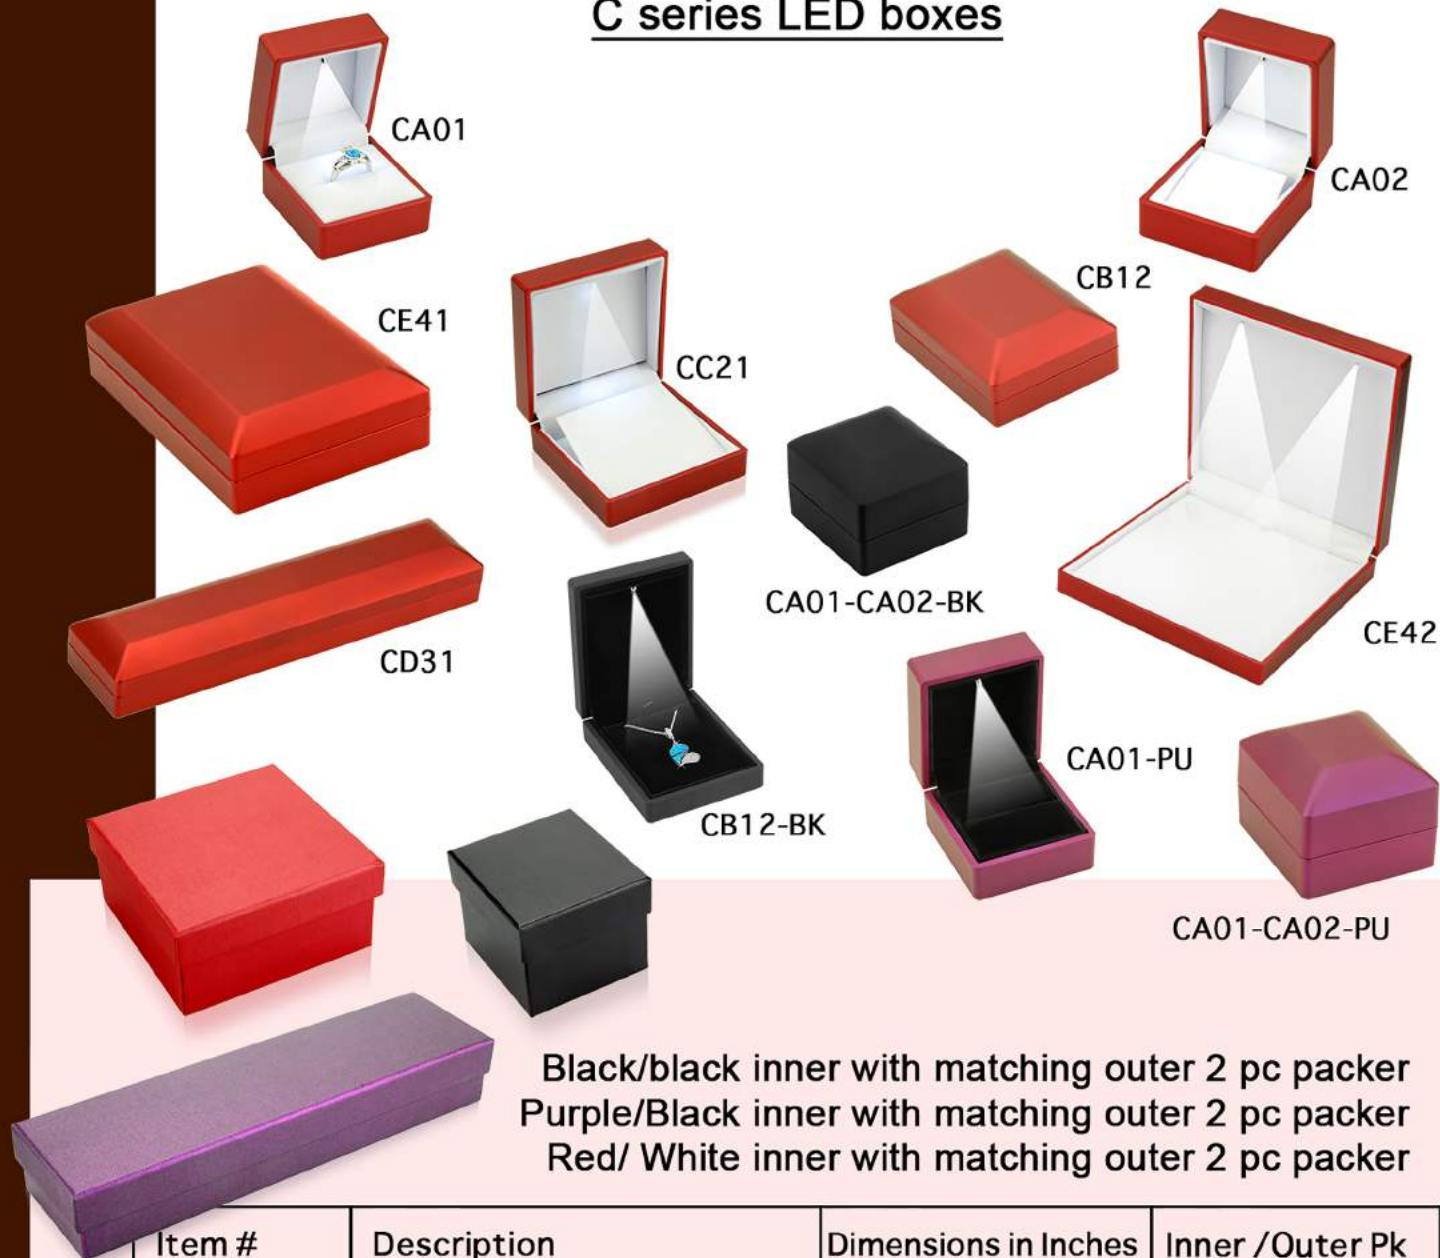

Packed 12pc inner pk / 120 pc outer pk

PW01-BK Ring with black slot insert

PW01-WH Ring with white slot insert

### LED LIGHTS

PW01-BK-L Ring with black slot insert with illuminating LED light

PW01-WH-L Ring with white slot insert with illuminating LED light

## C series LED boxes

Black/black inner with matching outer 2 pc packer  
 Purple/Black inner with matching outer 2 pc packer  
 Red/ White inner with matching outer 2 pc packer

Item #	Description	Dimensions in Inches	Inner /Outer Pk
CA01	RING	2.35 x 2.5 x 2	24/288
CA02	SM. EARRING	2.35 x 2.5 x 2	24/288
CB12	PENDANT	2.75 x 3.5 x 1.35	24/288
CC21	EARRING/PENDANT	4 x 4 x 2	24/144
CD31	BRACELET	9 x 2.25 x 1.35	24/72
CE41	SMALL NECKLACE	4.35 x 6.35 x 1.65	12/36
CE42	NECKLACE	7.5 x 7.5 x 1.75	12/36