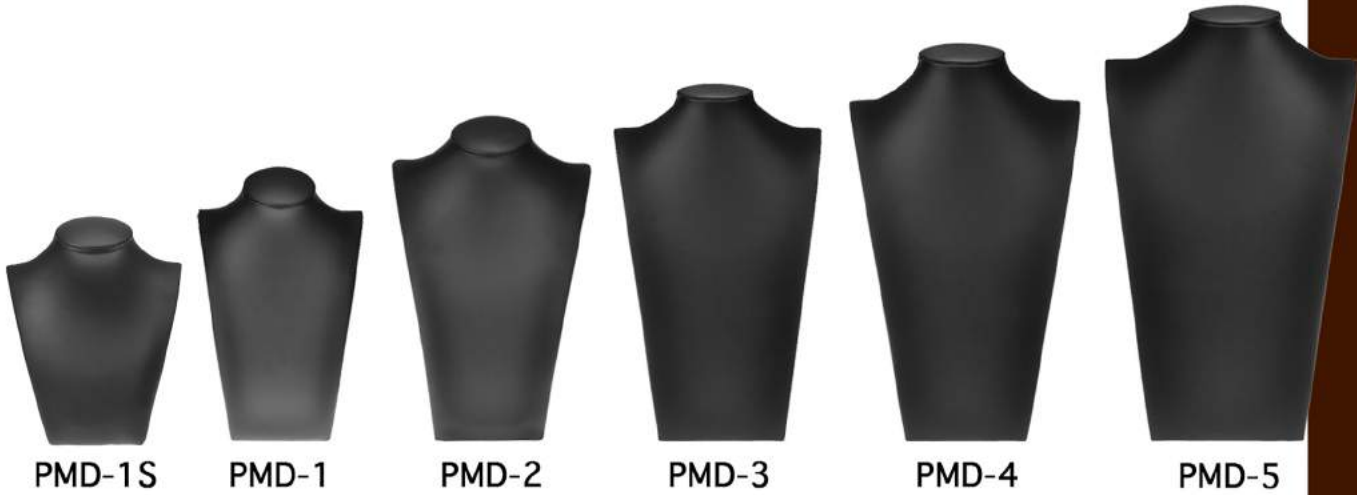

Features Include:
Pouch, Velcro, Hook, and Elastic