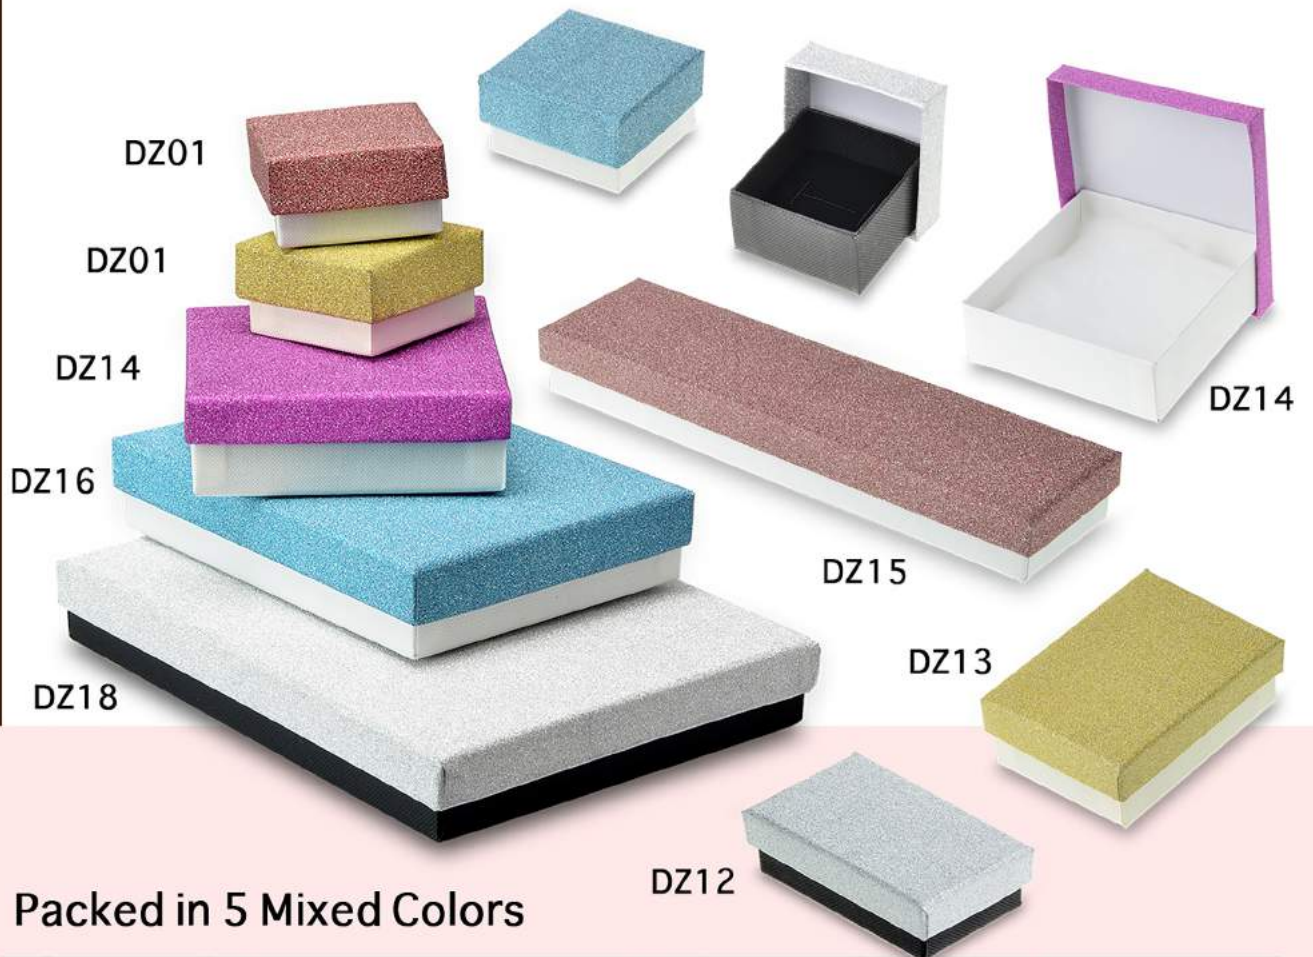

Master Presentations

Paper Dazzle white Cotton Filled Boxes- DZ Series

Packed in 5 Mixed Colors

Item #	Description	Dimensions (cm)	Inner/Outer Pk
DZ01	White Ring Foam Insert*	1.85 x 1.85 x 1.25	120/960
DZ12	White - Cotton Filled	1.75 x 2.75 x 1	125/625
DZ13	White - Cotton Filled	2.35 x 3.15 x 1.15	125/625
DZ14	White - Cotton Filled	3.5 x 3.5 x 1.25	50/300
DZ15	White - Cotton Filled	8 x 2 x 1	50/300
DZ16	White - Cotton Filled	4 x 5.5 x 1	50/300
DZ18	White - Cotton Filled	5.35 x 7 x 1	25/100

*DZ01 only – black foam insert for silver/black box only
all other sizes and color boxes – white insert