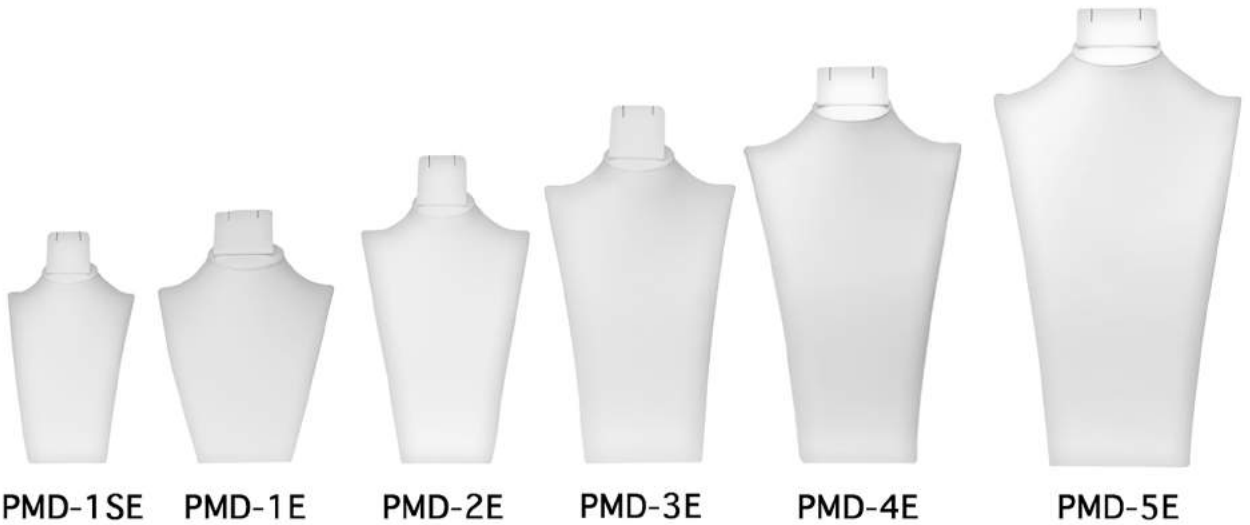

Features Include:
Pouch, Velcro, Hook, and Elastic

Available in
Black PU
or
White PU

Item #	Dimensions	Qty.
PRS-3	4 x 2.8 x 6.6	18
PRS-4	4.7 x 3.2 x 7.5	18
PRS-5	5.4 x 3.3 x 10.2	12
PRS-6	6.5 x 4.4 x 11.5	14
PRS-7	7.2 x 4 x 13.5	12
PRS-8	7.8 x 4.4 x 14.6	10
PRS-9	8 x 4.5 x 15.5	8
PRS-10	8.5 x 5 x 18.2	6

Available in

- Black PU
- or
- White PU
- or
- Suede Gray

Item #	Dimensions	Qty.
FMD-1	5.8 X 3.4 X 8.4	30
FMD-2	6.6 X 3.8 X 10	24
FMD-3	7.2 X 4.2 X 11.6	20
FMD-4	8.2 X 4.4 X 13.6	18
FMD-5	9.2 X 4.8 X 15.2	12

Features Include:
Pouch, Velcro, Hook, and Elastic

Available in
Black PU
or
White PU

Item #	Dimensions	Qty.
PMD-1S	5.3 x 3 x 6	30
PMD-1	5.8 x 3.4 x 8.4	30
PMD-2	6.6 x 3.8 x 10	24
PMD-3	7.2 x 4.2 x 11.6	20
PMD-4	8.2 x 4.4 x 13.6	18
PMD-5	9.2 x 4.8 x 15.2	12