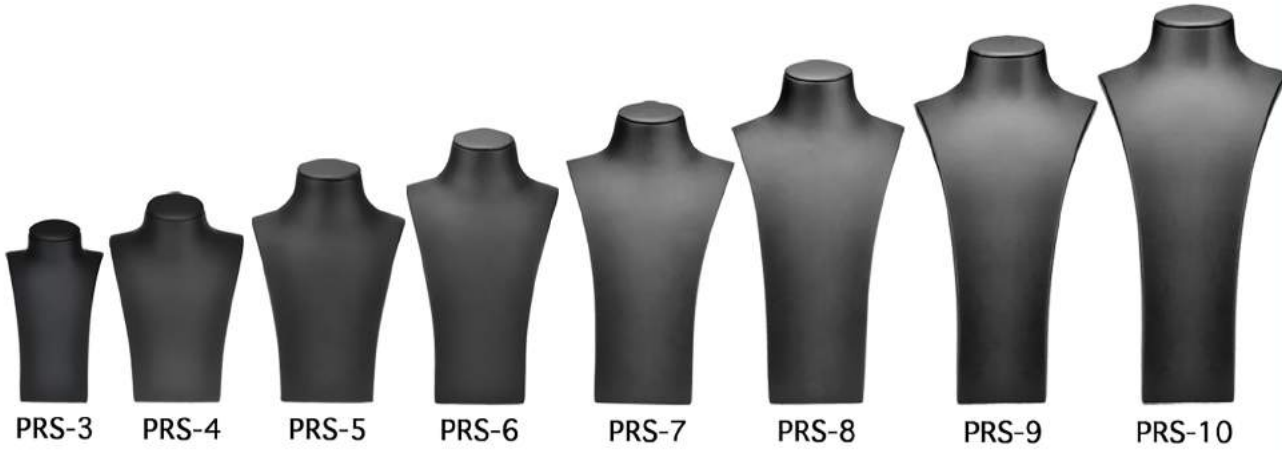

Item #	Description	Dimensions	Inner /Outer Pk
FDC-01	Ring	14 X 9.4 X 1.8	5/30
FDC-02	Small Flap- Earring (24pc)	14 X 9.4 X 1.8	5/30
FDC-12S	Small pendant box (24pc)	14 X 9.4 X 1.8	5/30
FDC-31	Bracelet – chain (19 hooks)	14 X 9.4 X 1.8	5/30
FDC-32	Watch / Bangle Box (12pcs)	14 X 9.4 X 2.8	5/30
FDC-33	Utility (24 units)	14 X 9.4 X 1.8	5/30