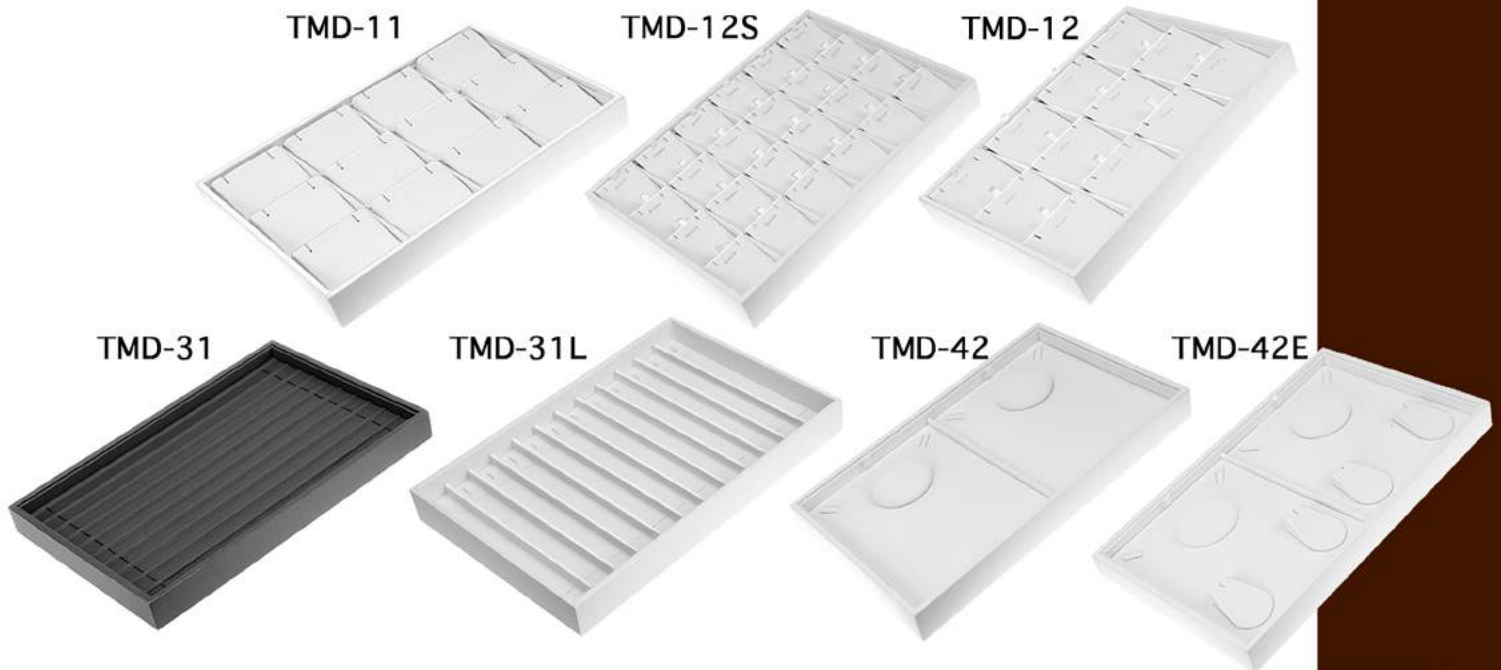

HIGH QUALITY - PU leather DISPLAY TRAYS

Item #	Description	Insert	Dimensions W/D/H Inches
TMD- 11'	12PC- raised LGE EARRING		13' 8^{3/4}' 1^{1/4}'
TMD- 12S	24PC - SMALL -PENDANT		13' 8^{3/4}' 1^{1/4}'
TMD- 12'	12PC - LARGE PENDANT		13' 8^{3/4}' 1^{1/4}'
TMD- 31'	10 horizontal - BRACELET		13' 8^{3/4}' 1^{1/4}'
TMD- 31L'	12 vertical - BRACELET		13' 8^{3/4}' 1^{1/4}'
TMD- 42'	2 NECKLACE PAD		13' 8^{3/4}' 1^{1/4}'
TMD- 42E	2 NECKLACE/EARRING SET PADS		13' 8^{3/4}' 1^{1/4}'