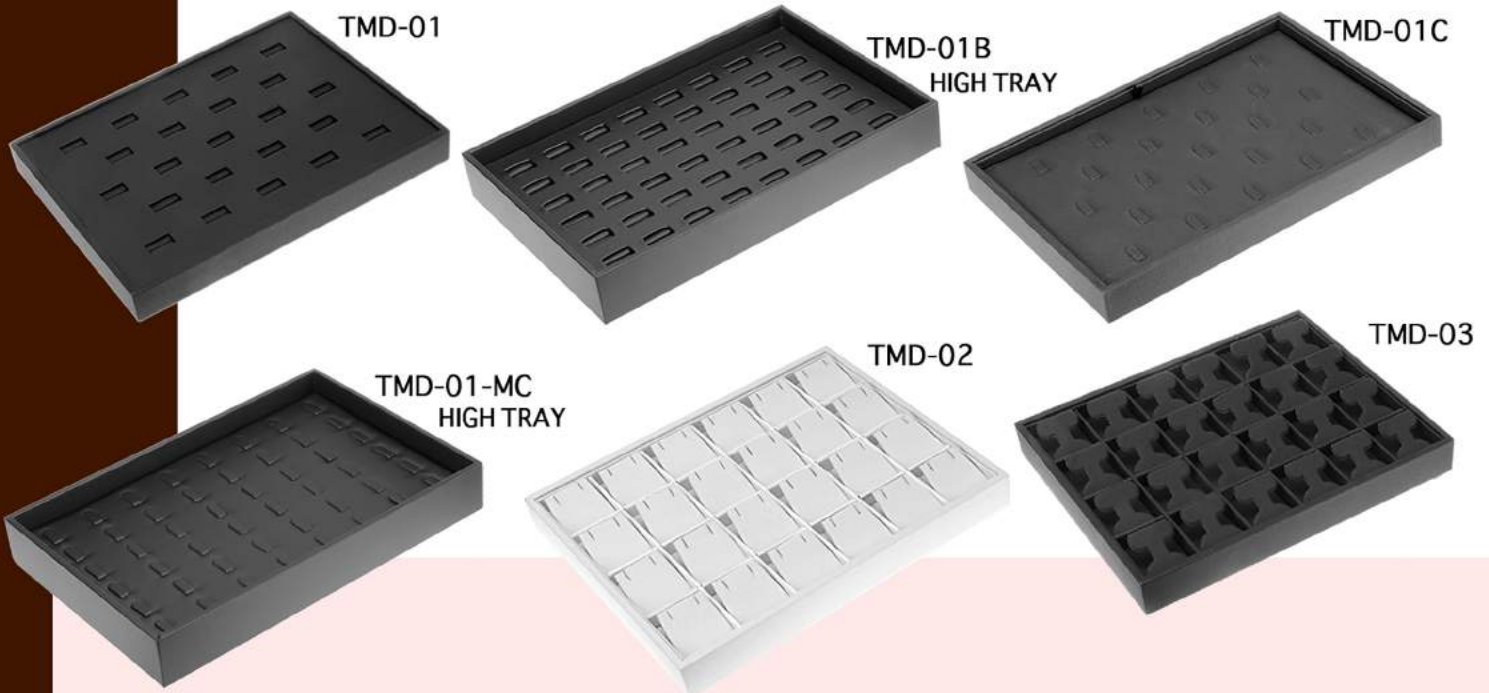

COLORS

Silver	
Gold	

Item #	Dimensions W/D/H Inches	Inner /Outer Pk
M436	4.75 X 3 X 6.75	10/ 100
M636	6 X 3 X 6	10/ 100
M8410	8 X 4 X 10	10/ 100
M947	9.75 X 4 X 7.75	10/ 100

HIGH QUALITY - PU leather DISPLAY TRAYS

FULLY STACKABLE TRAYS

AVAILABLE IN BLACK OR WHITE - 13.25 in x 8.84in X 1.4in - 30 pcs / ctn
each pc individual polybag

Item #	Description	Insert	Dimensions W/D/H Inches
TMD- 01'	23pc - SLOT RING		13' 8 ^{3/4} ' 1 ^{1/4} '
TMD- 01B	48pc - SLOT-RING extra height		13' 8 ^{3/4} ' 1 ^{7/8} '
TMD- 01C	23pc- CLIP- RING		13' 8 ^{3/4} ' 1 ^{1/4} '
TMD- 01MC	48pc - CLIP-RING extra height		13' 8 ^{3/4} ' 1 ^{7/8} '
TMD- 02'	24pc - SMALL FLAP EARRING		13' 8 ^{3/4} ' 1 ^{1/4} '
TMD- 03'	24pc- SMALL T-EARRING		13' 8 ^{3/4} ' 1 ^{1/4} '