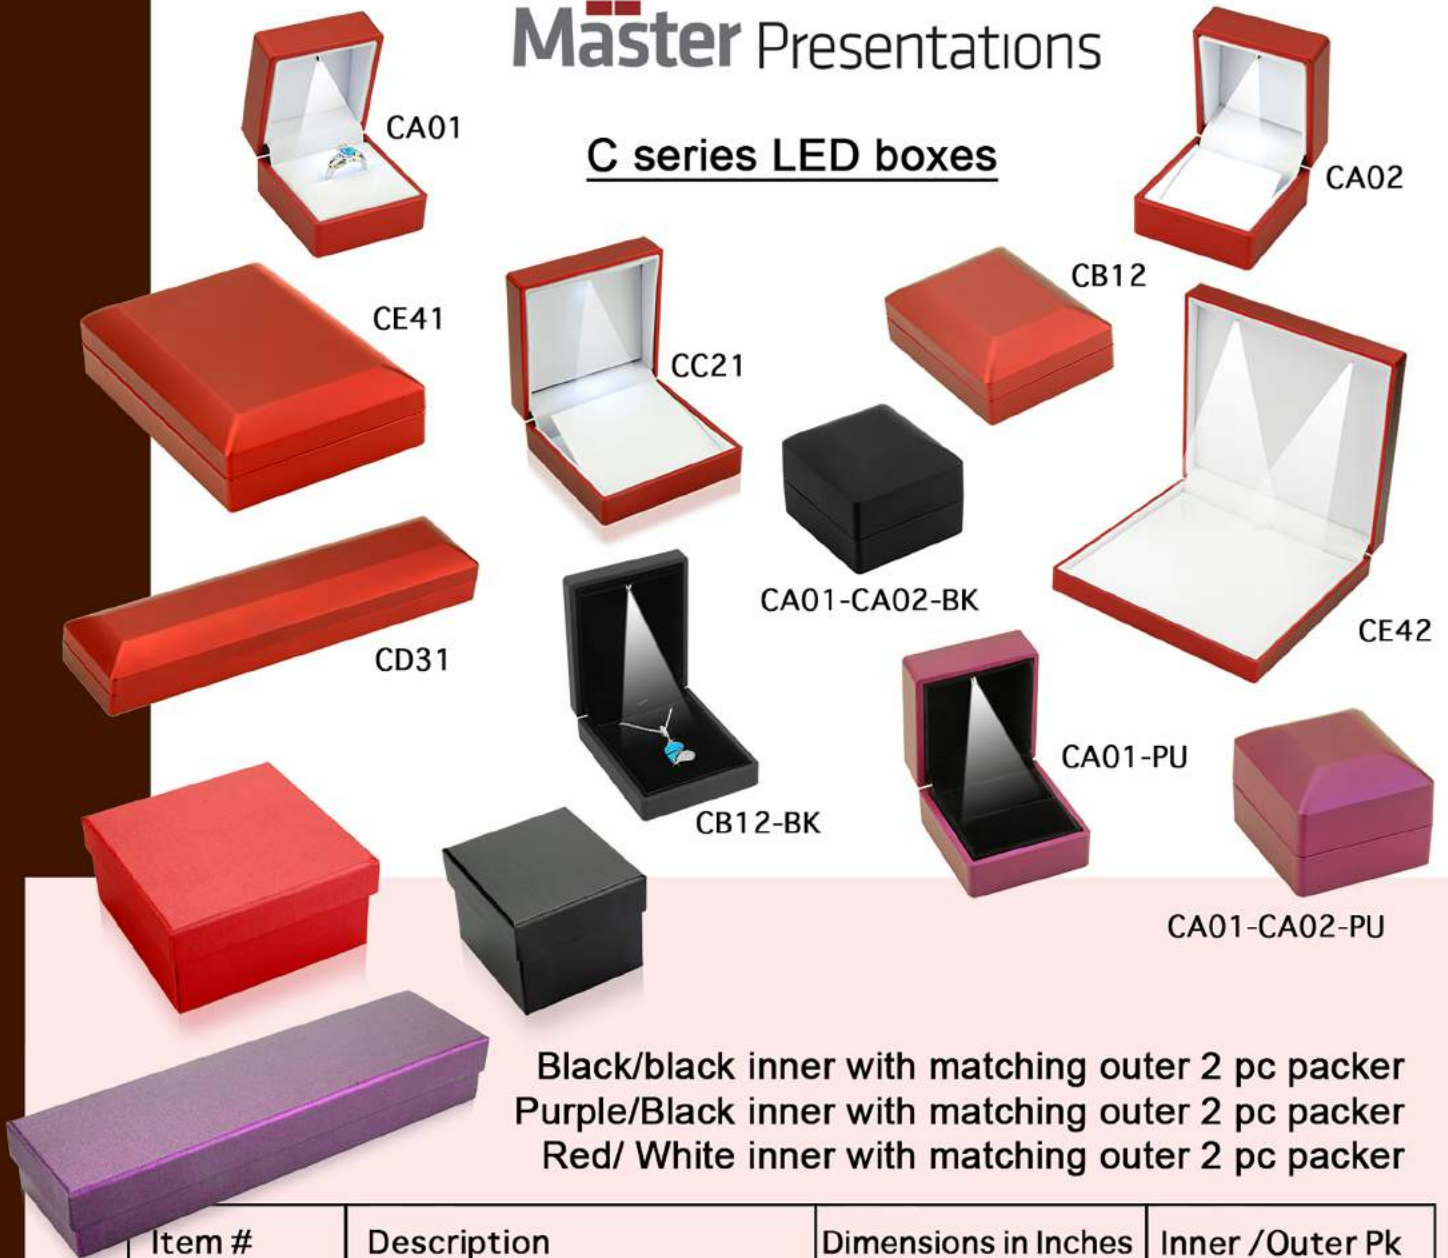

Packed 12pc inner pk / 120 pc outer pk

PW01-BK Ring with black slot insert

PW01-WH Ring with white slot insert

LED LIGHTS

PW01-BK-L Ring with black slot insert with illuminating LED light

PW01-WH-L Ring with white slot insert with illuminating LED light

Master Presentations

C series LED boxes

Black/black inner with matching outer 2 pc packer
 Purple/Black inner with matching outer 2 pc packer
 Red/ White inner with matching outer 2 pc packer

Item #	Description	Dimensions in Inches	Inner /Outer Pk
CA01	RING	2.35 x 2.5 x 2	24/288
CA02	SM. EARRING	2.35 x 2.5 x 2	24/288
CB12	PENDANT	2.75 x 3.5 x 1.35	24/288
CC21	EARRING/PENDANT	4 x 4 x 2	24/144
CD31	BRACELET	9 x 2.25 x 1.35	24/72
CE41	SMALL NECKLACE	4.35 x 6.35 x 1.65	12/36
CE42	NECKLACE	7.5 x 7.5 x 1.75	12/36

Pearl Folder

High Quality Leatherette Folder

Fully lined ALL black satin inner
with snaps

White 2-pc outer packer

Item #	Description	Dimensions W/D/H Inches	Inner/Outer Pk
PF42-S	Small - Satin	7 x 5	12/48
PF42-L	Large - Satin	8 x 6	12/48