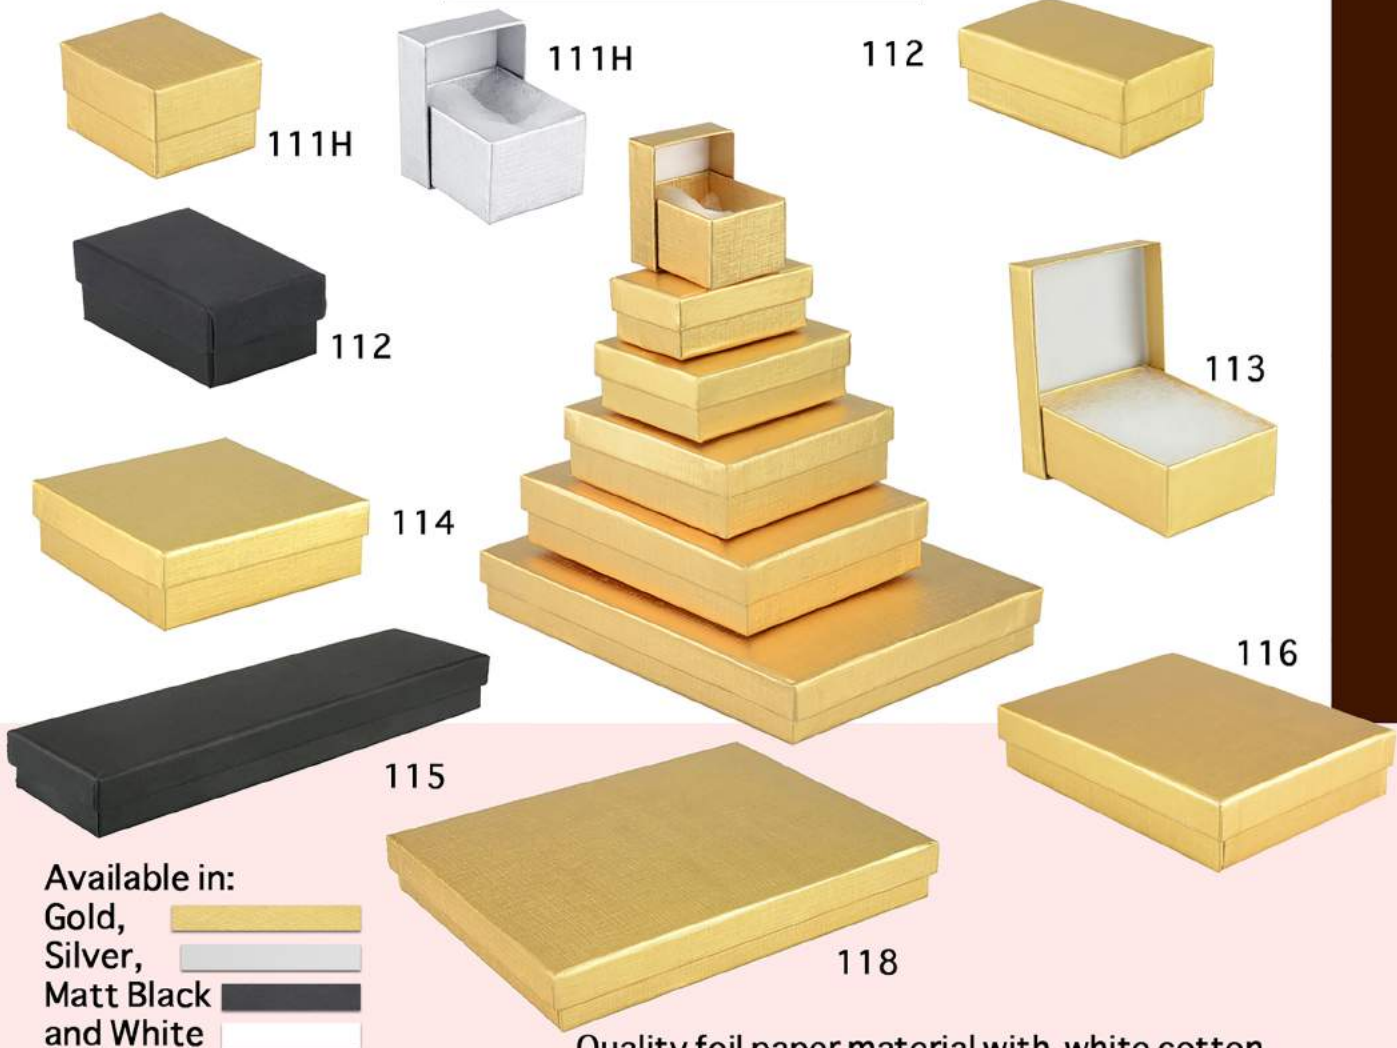

Master Presentations

Cotton Filled Boxes

Quality foil paper material with white cotton

Item #	Description	Dimensions	W/L/H	Inches	Inner / Outer PK
111	White Cotton Filled	1 1/2	1 7/8	5/8	200/1000
111H	White Cotton Filled	1 1/2	1 7/8	1 1/8	100/1000
112	White Cotton Filled	1 1/2	2 1/2	7/8	100/1000
113	White Cotton Filled	2	2 7/8	1 1/8	100/500
114	White Cotton Filled	3 1/2	3 1/2	1 1/8	100/300
115	White Cotton Filled	2	8	1	100/300
116	White Cotton Filled	3 3/4	5	1 1/8	50/300
118	White Cotton Filled	5 1/4	7	1	50/100

Tel. 888.203.7347 www.masterpresusa.com

E-Mail: sales@masterpresusa.com